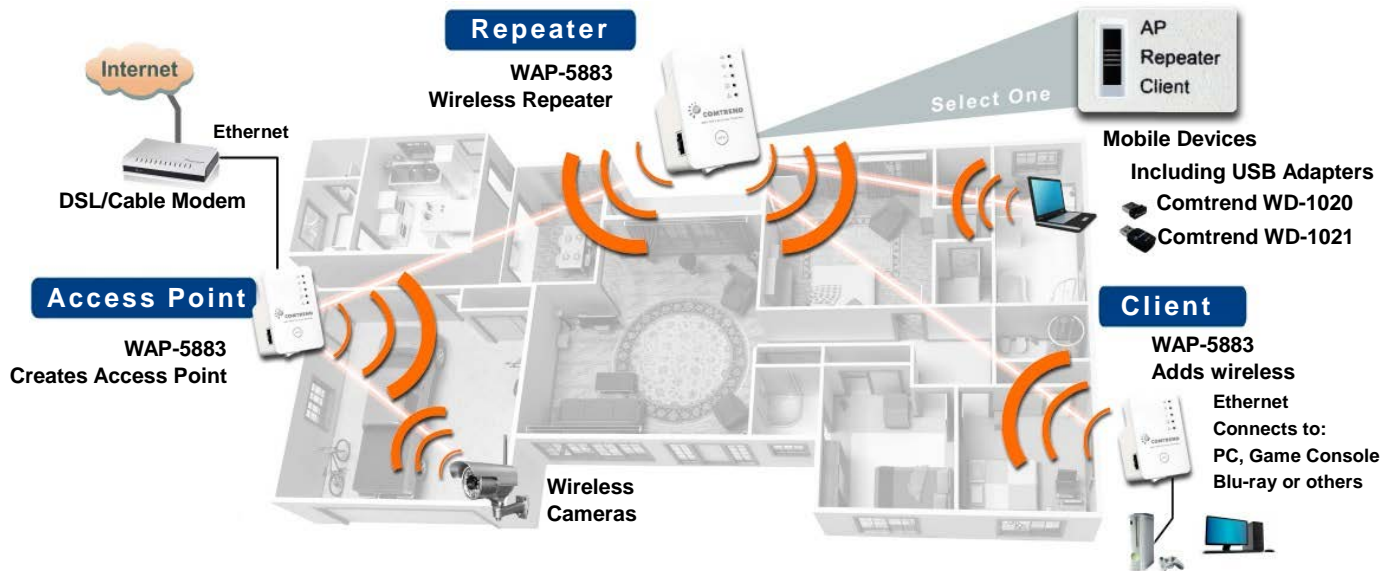

WAP-5883

2.4GHz | Wireless N | 300Mbps

Specifications

Ethernet

- RJ-45 X 1 for Ethernet connection 10/100 Auto MDI/MDI-X

Frequency Band

- 2.4000~2.4835GHz

Data Rate

- 11b: 1/2/5.5/11Mbps, 11g: 6/9/12/24/36/48/54Mbps
- 11n (20MHz): MCS0-15, up to 144Mbps
- 11n (40MHz): MCS0-15, up to 300Mbps

Output Power

- 11b: 17±1.5dBm , 11g: 14±1.5dBm, 11n: 13±1.5dBm

Receive Sensitivity

- 11b@11Mbps: -85±2dBm, 11g@54Mbps: -71±2dBm
- 11n(20MHz)@MCS15: -67±2dBm
- 11n(40MHz)@MCS15: -63±2dBm

Security

- WEP 64/128, WPA, WPA2, IEEE 802.1x

Antenna

- Internal Antenna x 2 (2T2R)

Dimensions

- 46.5 (H) x 73(W) x 41(D) mm (power plug is excluded)

Temperature

- Operating: 32~104°F, Storage: -4~140°F

Humidity

- Operating: 10~90% (Non Condensing)
- Storage: Max. 95% (Non Condensing)

Certification

- FCC

Product specifications may change without notice.

All-in-One: Wireless Repeater, Access Point, or Client

Repeater mode extends the wireless network for 802.11 (b/g/n) devices.
NOTE: Color may vary; transition to white in 2013

Taiwan:
3F-1, No. 10, Lane 609, Chung Hsin Road Section 5, San Chung Dist., New Taipei City, Taiwan 24159
Tel: 886-2-2999-8261 Fax: 886-2-2999-8497

China:
NO.88 East QianJin Road, Kunshan City, JiangSu, China
Tel: 86-512-57383156, 86-512-57383157,
86-512-57384515 Fax: 86-512-57383155

Spain:
Edif. América II C/Prócion, 7 portal 3 bajo H 28023 Madrid, Spain
Tel: 34-917990403 Fax: 34-913510999

France:
87, Rue du Gouverneur Général Félix Eboué 92130 Issy-les-Moulineaux, France
Tel: 33-1-70715700 Fax: 33-1-70715701

USA & Canada:
16 Goodyear, Suite 120, Irvine, CA 92618, USA
Tel: 1-949-753-9640 Fax: 1-949-753-9020

Brazil:
AlCampinas, 977-7ª Fôr- Room 71/72- Jardins
Zip Code: 01404-001 - São Paulo - SP - Brazil
Tel: 00 55 11 3052-2295 Fax: 00 55 11 3052-2295

Czech Republic:
TOKOVO Jankovcova 1518/2, 170 00, Prague 7, Czech Republic
Tel: 420-266-782040 Fax: 420-266-782990